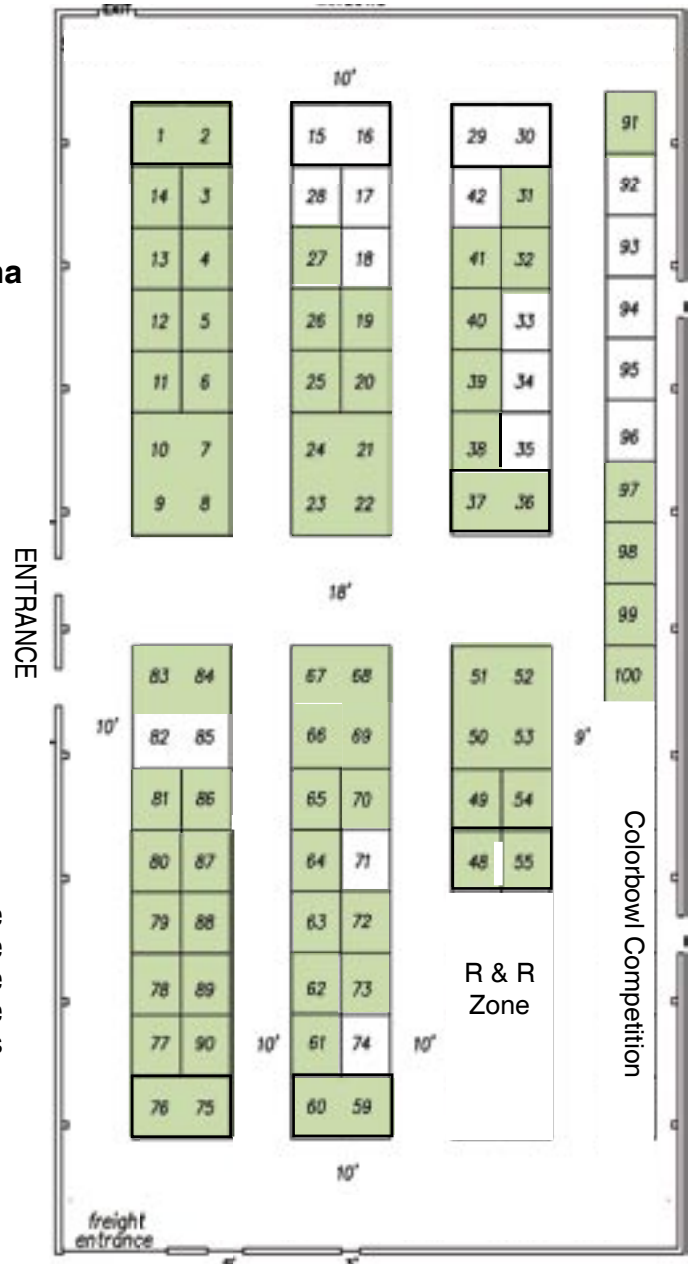

1. TropiCare of OR/CA Greenhouses	48. Macete de Occidente
2. TropiCare of OR/CA Greenhouses	49. Old Town Fiberglass
3. Ore Inc.	50. Plantscape Industry Alliance
4. Leucadia Nursery	51. Plantscape Industry Alliance
5. Tropical Computers/Keeline Wilcox	52. Plantscape Industry Alliance
6. Shining Brow Software	53. Plantscape Industry Alliance
7. Architectural Supplements	54. Heartland Payment Systems
8. Architectural Supplements	55.
9. Architectural Supplements	59. NewPro
10. Architectural Supplements	60. NewPro
11. NoSweat! Liners/Leaftek Products	61. Featherock, Inc.
12. Asian Ceramics	62. Hall of Fame
13. Green House Nurseries	63. Sunborne Nursery
14. Green House Nurseries	64. Sunborne Nursery
15.	65. Sunborne Nursery
16.	66.
17.	67. International Horticultural Tech.
18.	68. International Horticultural Tech.
19. Jungle Jack's Palms	69. Rancho Soledad Nurseries
20. Gish Foliage	70. Green Plants for Green Buildings
21. Preserved Treescapes Int.	71.
22. Preserved Treescapes Int.	72. Live Art Plants
23. Preserved Treescapes Int.	73. R & R station
24. Preserved Treescapes Int.	74.
25. TOPsiders	75. Hawaiian Sunshine Nursery
26. West Coast Nurseries	76. Hawaiian Sunshine Nursery
27. Greenwalls Vertical Planting Sys.	77. Kallisto Greenhouses
28.	78. Primescape Products
29.	79. Plexiprotectors
30.	80. International Decoratives dba Koala Kountry Foliage
31. Kent's Bromeliad Nursery	81. Armstrong Growers
32. Color Bowl Gallery	82.
33.	
34.	
35.	
36. Tournesol Siteworks	
37. Tournesol Siteworks	
38. Vyn Flowers	
39. Ram Manufacturing	
40. ReachLocal, Inc.	
41. R & R station	
42. Macete de Occidente